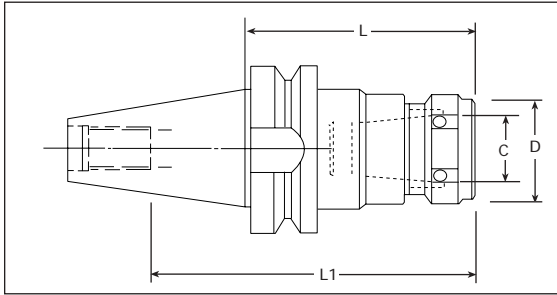

PORTA BOQUILLAS RDG (TG) BT

	Part No.	Collet Series	C Capacity	D	L	L1	Nut
BT 40	B40RDG075	RDG75	3/4"	2.10	2.75	3.31	RDG75H
	B40RDG100	RDG100	1"	2.44	3.00	3.68	RDG100H
	B40RDGE100	RDG100	1"	2.44	5.00	5.68	RDG100H

	Part No.	Collet Series	C Capacity	D	L	L1	Nut
BT 50	B50RDG100	RDG100	1"	2.44	3.00	4.75	RDG100H
	B50RDG150	RDG150	1 - 1/2"	3.43	3.00	4.50	RDG100H

PORTA BOQUILLAS RDG (DA) BT

	Part No.	Collet Series	C Capacity	D	L	L1	Nut
BT 40	B40RDA200	RDA200	3/8"	1.125	3.00	3.00	RDAN-200
	B40RDA180	RDA180	3/4"	1.42	3.00	2.75	RDAN-180
	B40RDA100	RDA100	9/16"	1.06	3.00	3.00	RDAN-100