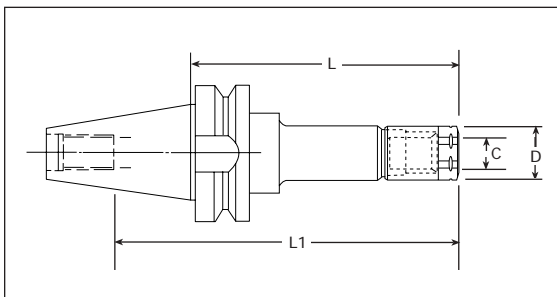

PORTA BOQUILLAS RDG (TG) BT

	Part No.	Collet Series	C Capacity	D	L	L1	Nut
BT 40	B40RDG075	RDG75	3/4"	2.10	2.75	3.31	RDG75H
	B40RDG100	RDG100	1"	2.44	3.00	3.68	RDG100H
	B40RDGE100	RDG100	1"	2.44	5.00	5.68	RDG100H

	Part No.	Collet Series	C Capacity	D	L	L1	Nut
BT 50	B50RDG100	RDG100	1"	2.44	3.00	4.75	RDG100H
	B50RDG150	RDG150	1 - 1/2"	3.43	3.00	4.50	RDG100H

PORTA BOQUILLAS RDG (DA) BT

	Part No.	Collet Series	C Capacity	D	L	L1	Nut
BT 40	B40RDA200	RDA200	3/8"	1.125	3.00	3.00	RDAN-200
	B40RDA180	RDA180	3/4"	1.42	3.00	2.75	RDAN-180
	B40RDA100	RDA100	9/16"	1.06	3.00	3.00	RDAN-100