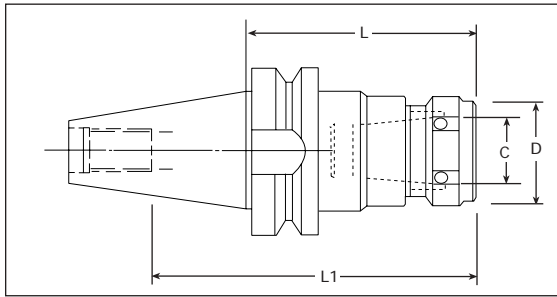

BT RDG (TG) COLLET CHUCKS

| | Part No. | Collet Series | C Capacity | D | L | L1 | Nut |
|-------|------------|---------------|------------|------|------|------|---------|
| BT 40 | B40RDG075 | RDG75 | 3/4" | 2.10 | 2.75 | 3.31 | RDG75H |
| | B40RDG100 | RDG100 | 1" | 2.44 | 3.00 | 3.68 | RDG100H |
| | B40RDGE100 | RDG100 | 1" | 2.44 | 5.00 | 5.68 | RDG100H |

| | Part No. | Collet Series | C Capacity | D | L | L1 | Nut |
|-------|-----------|---------------|------------|------|------|------|---------|
| BT 50 | B50RDG100 | RDG100 | 1" | 2.44 | 3.00 | 4.75 | RDG100H |
| | B50RDG150 | RDG150 | 1 - 1/2" | 3.43 | 3.00 | 4.50 | RDG100H |

BT RDA (DA) COLLET CHUCKS

| | Part No. | Collet Series | C Capacity | D | L | L1 | Nut |
|-------|-----------|---------------|------------|-------|------|------|----------|
| BT 40 | B40RDA200 | RDA200 | 3/8" | 1.125 | 3.00 | 3.00 | RDAN-200 |
| | B40RDA180 | RDA180 | 3/4" | 1.42 | 3.00 | 2.75 | RDAN-180 |
| | B40RDA100 | RDA100 | 1/6" | 1.06 | 3.00 | 3.00 | RDAN-100 |