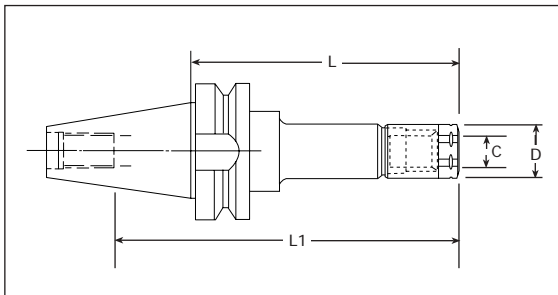

BT RDG (TG) COLLET CHUCKS

| | Part No. | Collet Series | C Capacity | D | L | L1 | Nut |
|-------|------------|---------------|------------|------|------|------|---------|
| BT 40 | B40RDG075 | RDG75 | 3/4" | 2.10 | 2.75 | 3.31 | RDG75H |
| | B40RDG100 | RDG100 | 1" | 2.44 | 3.00 | 3.68 | RDG100H |
| | B40RDGE100 | RDG100 | 1" | 2.44 | 5.00 | 5.68 | RDG100H |

| | Part No. | Collet Series | C Capacity | D | L | L1 | Nut |
|-------|-----------|---------------|------------|------|------|------|---------|
| BT 50 | B50RDG100 | RDG100 | 1" | 2.44 | 3.00 | 4.75 | RDG100H |
| | B50RDG150 | RDG150 | 1 - 1/2" | 3.43 | 3.00 | 4.50 | RDG100H |

BT RDA (DA) COLLET CHUCKS

| | Part No. | Collet Series | C Capacity | D | L | L1 | Nut |
|-------|-----------|---------------|------------|-------|------|------|----------|
| BT 40 | B40RDA200 | RDA200 | 3/8" | 1.125 | 3.00 | 3.00 | RDAN-200 |
| | B40RDA180 | RDA180 | 3/4" | 1.42 | 3.00 | 2.75 | RDAN-180 |
| | B40RDA100 | RDA100 | 1/6" | 1.06 | 3.00 | 3.00 | RDAN-100 |