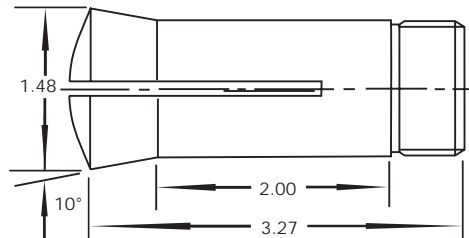

5C COLLET SYSTEM

5C ROUND COLLETS — INCH SIZES

- Hardened and ground
- External thread = 1.234 x 20 RH
- Internal thread = 1.047 x 24 RH

Part No.	Size	Part No.	Size	Part No.	Size	Part No.	Size
5CR04	1/16"	5CR21	21/64"	5CR37	37/64"	5CR53	53/64"
5CR05	5/64"	5CR22	11/32"	5CR38	19/32"	5CR54	27/32"
5CR06	3/32"	5CR23	23/64"	5CR39	39/64"	5CR55	55/64"
5CR07	7/64"	5CR24	3/8"	5CR40	5/8"	5CR56	7/8"
5CR08	1/8"	5CR25	25/64"	5CR41	41/64"	5CR57	57/64"
5CR09	9/64"	5CR26	13/32"	5CR42	21/32"	5CR58	29/32"
5CR10	5/32"	5CR27	27/64"	5CR43	43/64"	5CR59	59/64"
5CR11	11/64"	5CR28	7/16"	5CR44	11/16"	5CR60	15/16"
5CR12	3/16"	5CR29	29/64"	5CR45	45/64"	5CR61	61/64"
5CR13	13/64"	5CR30	15/32"	5CR46	23/32"	5CR62	31/32"
5CR14	7/32"	5CR31	31/64"	5CR47	47/64"	5CR63	63/64"
5CR15	15/64"	5CR32	1/2"	5CR48	3/4"	5CR64	1"
5CR16	1/4"	5CR33	33/64"	5CR49	49/64"	5CR65	1-1/64"
5CR17	17/64"	5CR34	17/32"	5CR50	25/32"	5CR66	1-1/32"
5CR18	9/32"	5CR35	35/64"	5CR51	51/64"	5CR67	1-3/64"
5CR19	19/64"	5CR36	9/16"	5CR52	13/16"	5CR68	1-1/16"
5CR20	5/16"						

5C COLLET SETS — INCH SIZES

Part No.	Description	Part No.	Description
5CRS07	7 Pc. Set — 1/4 - 1" in 1/8" Incr.	5CRS33	33 Pc. Set — 1/16 - 1-1/16" in 1/32" Incr.
5CRS15	15 Pc. Set — 1/8 - 1" in 1/16" Incr.	5CRS65	65 Pc. Set — 1/16 - 1-1/16" in 1/64" Incr.
5CRS17	17 Pc. Set — 1/16 - 1-1/16" in 1/16" Incr.		